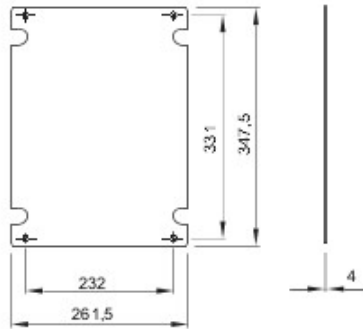

For boards LxH (mm)	316x396	For boards	44 CEP
Type of material	Insulation	Electrocod	1320

DIMENSIONAL

STANDARDS/APPROVALS

GEWISS S.p.A. Via A. Volta, 1
24069 Cenate Sotto - Bergamo - Italy
tel. +39 035 94 61 11 fax +39 035 94 69 09