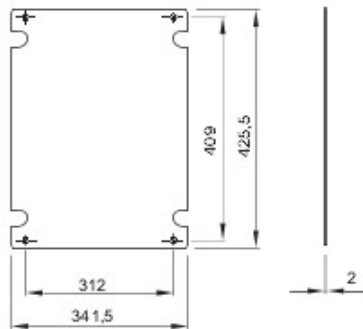

For boards LxH (mm)	396x474	For boards	44 CEP
Type of material	Galvanized metal	Electrocod	1320

DIMENSIONAL

GEWISS S.p.A. Via A. Volta, 1
24069 Cenate Sotto - Bergamo - Italy
tel. +39 035 94 61 11 fax +39 035 94 69 09