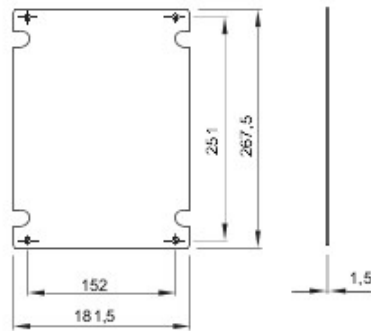

For boards LxH (mm)	236x316	For boards	44 CEP
Type of material	Galvanized metal	Electrocod	1320

DIMENSIONAL

GEWISS S.p.A. Via A. Volta, 1
24069 Cenate Sotto - Bergamo - Italy
tel. +39 035 94 61 11 fax +39 035 94 69 09