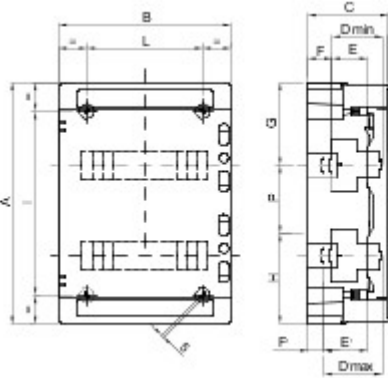

IP65 range of watertight enclosures from 4 to 72M with smoked transparent door. The main technical features are: reversible front and back panel, removable frames and panels with windows and detachable doors with up to 180° opening and lock accessory. The enclosures can be equipped with bipolar and unipolar terminal blocks, 80 A and 125 A, with screw wiring; they allow to create simple and neat wiring reducing the set-up time of the enclosure.

Insulation class	II (according to IEC 61140 standards)	Colour	Grey RAL 7035
Outer dim. LxHxD (mm)	410x878x160	IP degree	IP65
Dispersible power (W)	89	Mechanical resistance	IK09
Rated voltage	400 V	Door colour	Smoked Transparent
No. of modules EN 50022	72 (18x4)	Rated current	125 A
Glow Wire Test	650 °C	Operating temperature	-25 +60 °C
Type of material	Halogen-free in compliance with EN 60754-2	Electrocod	0321
Thermo-pressure with ball	70 °C	Accessories for insulation restoring	Screwcaps (GW44623) or fixing brackets in resin (GW44621)
Standard	EN 60670-1 (CEI 23-48) IEC60670-24 CEI 23-49	Insulation voltage	1000 V according to EN 62208 both in ac as well as in dc
Max. installable terminal blocks	4 x 18 modules		

DIMENSIONAL

		A	B	C	Dmin	E	F	G	H	P	Dmax	E'	F'	NR	I	L
24M	GW 40 104	420	298	140	75	48	48	147,5	122,5	150	102	75	21	4	320	200
36M	GW 40 105	570	298	140	75	48	48	147,5	122,5	150	102	75	21	4	494	200
	GW 40 107	463	410	140	75	48	48	154	134	175	102	75	21	4	363	310
54M	GW 40 108	655	410	140	75	48	48	162,5	142,5	175	102	75	21	6	293	319
72M	GW 40 109	878	410	160	75	48	48	175	155	200 175	102	75	21	6	394	319