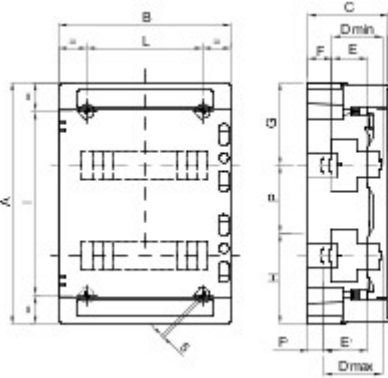

IP65 range of watertight enclosures from 4 to 72M with smoked transparent door. The main technical features are: reversible front and back panel, removable frames and panels with windows and detachable doors with up to 180° opening and lock accessory. The enclosures can be equipped with bipolar and unipolar terminal blocks, 80 A and 125 A, with screw wiring; they allow to create simple and neat wiring reducing the set-up time of the enclosure.

Insulation class	II (according to IEC 61140 standards)	Colour	Grey RAL 7035
Outer dim. LxHxD (mm)	410x655x140	IP degree	IP65
Dispersible power (W)	66	Mechanical resistance	IK09
Rated voltage	400 V	Door colour	Smoked Transparent
No. of modules EN 50022	54 (18x3)	Rated current	125 A
Glow Wire Test	650 °C	Operating temperature	-25 +60 °C
Type of material	Halogen-free in compliance with EN 60754-2	Electrocod	0321
Thermo-pressure with ball	70 °C	Accessories for insulation restoring	Screwcaps (GW44623) or fixing brackets in resin (GW44621)
Standard	EN 60670-1 (CEI 23-48) IEC60670-24 CEI 23-49	Insulation voltage	1000 V according to EN 62208 both in ac as well as in dc
Max. installable terminal blocks	2 x18 modules		

DIMENSIONAL

		A	B	C	Dmin	E	F	G	H	P	Dmax	E'	F'	NR	I	L
24M	GW 40 104	420	298	140	75	48	48	147,5	122,5	150	102	75	21	4	320	200
36M	GW 40 105	570	298	140	75	48	48	147,5	122,5	150	102	75	21	4	494	200
	GW 40 107	463	410	140	75	48	48	154	134	175	102	75	21	4	363	310
54M	GW 40 108	655	410	140	75	48	48	162,5	142,5	175	102	75	21	6	293	319
72M	GW 40 109	878	410	160	75	48	48	175	155	200 175	102	75	21	6	394	319