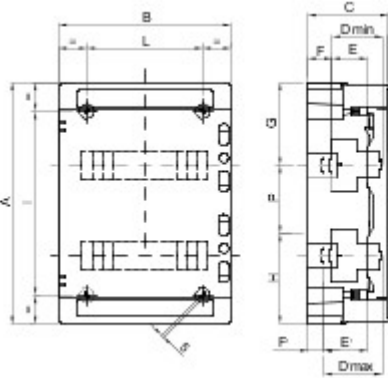

IP65 range of watertight enclosures from 4 to 72M with smoked transparent door. The main technical features are: reversible front and back panel, removable frames and panels with windows and detachable doors with up to 180° opening and lock accessory. The enclosures can be equipped with bipolar and unipolar terminal blocks, 80 A and 125 A, with screw wiring; they allow to create simple and neat wiring reducing the set-up time of the enclosure.

Insulation class	II (according to IEC 61140 standards)	Colour	Grey RAL 7035
Outer dim. LxHxD (mm)	298x570x140	IP degree	IP65
Dispersible power (W)	42	Mechanical resistance	IK09
Rated voltage	400 V	Door colour	Smoked Transparent
No. of modules EN 50022	36 (12x3)	Rated current	125 A
Glow Wire Test	650 °C	Operating temperature	-25 +60 °C
Type of material	Halogen-free in compliance with EN 60754-2	Electrocod	0321
Thermo-pressure with ball	70 °C	Accessories for insulation restoring	Screwcaps (GW44623) or fixing brackets in resin (GW44621)
Standard	EN 60670-1 (CEI 23-48) IEC60670-24 CEI 23-49	Insulation voltage	1000 V according to EN 62208 both in ac as well as in dc
Max. installable terminal blocks	3 x 12 modules		

DIMENSIONAL

		A	B	C	Dmin	E	F	G	H	P	Dmax	E'	F'	NR	I	L
24M	GW 40 104	420	298	140	75	48	48	147,5	122,5	150	102	75	21	4	320	200
36M	GW 40 105	570	298	140	75	48	48	147,5	122,5	150	102	75	21	4	494	200
	GW 40 107	463	410	140	75	48	48	154	134	175	102	75	21	4	363	310
54M	GW 40 108	655	410	140	75	48	48	162,5	142,5	175	102	75	21	6	293	319
72M	GW 40 109	878	410	160	75	48	48	175	155	200 175	102	75	21	6	394	319