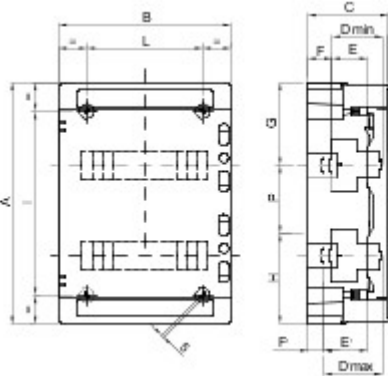

IP65 range of watertight enclosures from 4 to 72M with smoked transparent door. The main technical features are: reversible front and back panel, removable frames and panels with windows and detachable doors with up to 180° opening and lock accessory. The enclosures can be equipped with bipolar and unipolar terminal blocks, 80 A and 125 A, with screw wiring; they allow to create simple and neat wiring reducing the set-up time of the enclosure.

Insulation class	II (according to IEC 61140 standards)	Colour	Grey RAL 7035
Outer dim. LxHxD (mm)	298x420x140	IP degree	IP65
Dispersible power (W)	32	Mechanical resistance	IK09
Rated voltage	400 V	Door colour	Smoked Transparent
No. of modules EN 50022	24	No. of modules EN 50022	24 (12X2)
Rated current	125 A	Glow Wire Test	650 °C
Operating temperature	-25 +60 °C	Type of material	Halogen-free in compliance with EN 60754-2
Electrocod	0321	Thermo-pressure with ball	70 °C
Accessories for insulation restoring	Screwcaps (GW44623) or fixing brackets in resin (GW44621)	Standard	EN 60670-1 (CEI 23-48) IEC60670-24 CEI 23-49
Insulation voltage	1000 V according to EN 62208 both in ac as well as in dc	Max. installable terminal blocks	2 x 12 modules

DIMENSIONAL

		A	B	C	Dmin	E	F	G	H	P	Dmax	E'	F'	NR	I	L
24M	GW 40 104	420	298	140	75	48	48	147,5	122,5	150	102	75	21	4	320	200
36M	GW 40 105	570	298	140	75	48	48	147,5	122,5	150	102	75	21	4	494	200
	GW 40 107	463	410	140	75	48	48	154	134	175	102	75	21	4	363	310
54M	GW 40 108	655	410	140	75	48	48	162,5	142,5	175	102	75	21	6	293	319
72M	GW 40 109	878	410	160	75	48	48	175	155	200 175	102	75	21	6	394	319