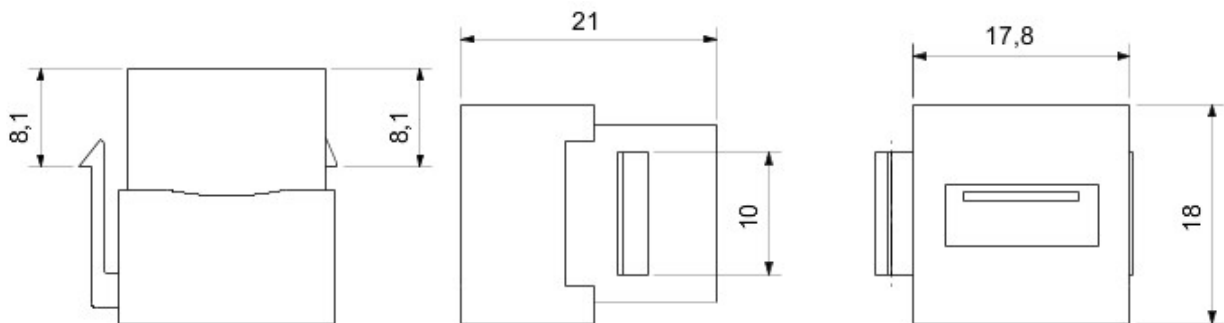

A system complete with components and accessories for LAN network cabling set-ups (both copper and optical fiber). The range includes also wall-mounting and floor-standing cabinets, from 10" and 19", with modern and innovative design, characterised by extremely easy wiring thanks to large internal volumes and lateral space. These solutions reduce installation time and allow for quick configuration at any moment, on the basis of new usage requirements.

Kategorie	Datendose	Beschreibung	USB Verbinder
Typ	Dose/Dose - Typ A	Kompatibilität	Keystone Jack
Electrocod	3722		

Abmessungen

Gewiss Deutschland GmbH
Industriestrasse 2 - D-35799 Merenberg
Tel: +49 6471 501 0
Fax: +49 6471 501 636

www.gewiss.com
sat@gewiss.com
Letzte Überarbeitung 26/05/2019

Daten, Messwerte, Zeichnungen und Bilder sind nur
als informativ anzusehen und können
jederzeit ohne Ankündigung geändert werden