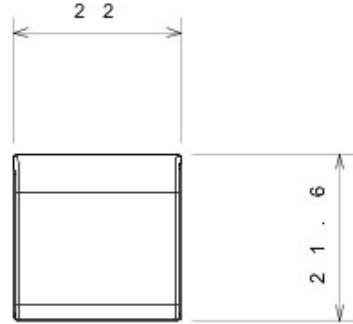

DIMENSIONAL

TECHNICAL SYMBOLOGY

STANDARDS/APPROVALS