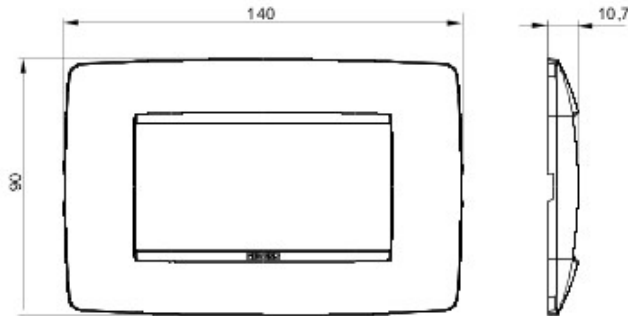

Range of plates for the Chorus wiring devices, made in a wide choice of shapes, colours, materials and finishes. It includes six different shapes (ONE, GEO, LUX, ART, ICE and ICE Touch) for rectangular boxes up to 12 modules and three different shapes (ONE International, GEO International and LUX International) suitable for round/square boxes, in single or multiple horizontal/vertical modularity, from 2 up to 2+2+2+2 modules. All the plates in the Chorus wiring devices use the same frame supports, without the necessity of additional adapters. The range includes also blank plates, IP55 waterproof plates and self-supporting plates for profiles and panels.

Aile	ONE	Tanım	4 m
Renk	Krom	Malzeme	Teknopolimer
Bitiş	Parlak	Kaide kodları için	GW16804
Akkor Tel Deneyi	650 °C	Bilyeli termo sıcaklık	70 °C
Standart	EN 60669-1	Elektrokod	0110

DIMENSIONAL

TECHNICAL SYMBOLOGY