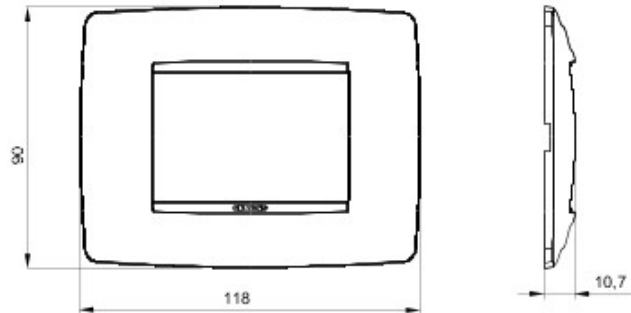

Range of plates for the Chorus wiring devices, made in a wide choice of shapes, colours, materials and finishes. It includes six different shapes (ONE, GEO, LUX, ART, ICE and ICE Touch) for rectangular boxes up to 12 modules and three different shapes (ONE International, GEO International and LUX International) suitable for round/square boxes, in single or multiple horizontal/vertical modularity, from 2 up to 2+2+2+2 modules. All the plates in the Chorus wiring devices use the same frame supports, without the necessity of additional adapters. The range includes also blank plates, IP55 waterproof plates and self-supporting plates for profiles and panels.

Aile	ONE	Tanım	3 m
Renk	Toner siyahı	Malzeme	Teknopolimer
Bitiş	Parlak	Kaide kodları için	GW16803
Akkor Tel Deneyi	650 °C	Bilyeli termo sıcaklık	70 °C
Standart	EN 60669-1	Elektrokod	0110

DIMENSIONAL

TECHNICAL SYMBOLOGY