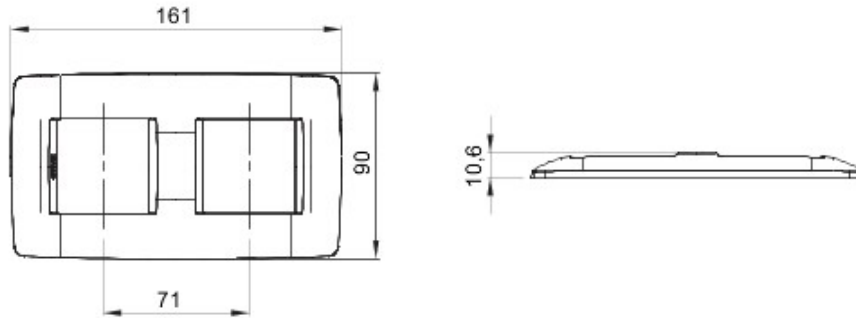

Range of plates for the Chorus wiring devices, made in a wide choice of shapes, colours, materials and finishes. It includes six different shapes (ONE, GEO, LUX, ART, ICE and ICE Touch) for rectangular boxes up to 12 modules and three different shapes (ONE International, GEO International and LUX International) suitable for round/square boxes, in single or multiple horizontal/vertical modularity, from 2 up to 2+2+2+2 modules. All the plates in the Chorus wiring devices use the same frame supports, without the necessity of additional adapters. The range includes also blank plates, IP55 waterproof plates and self-supporting plates for profiles and panels.

Aile	ONE International	Tanım	2+2 m
Tipi	Dikey	Renk	Krem
Malzeme	Teknopolimer	Bitiş	Parlak
Kaide kodları için	GW16821, GW16822, GW16823	Kutu için	Yuvarlak/Kare
Akkor Tel Deneyi	650 °C	Bilyeli termo sıcaklık	70 °C
Standart	EN 60669-1	Elektrokod	0111

### DIMENSIONAL