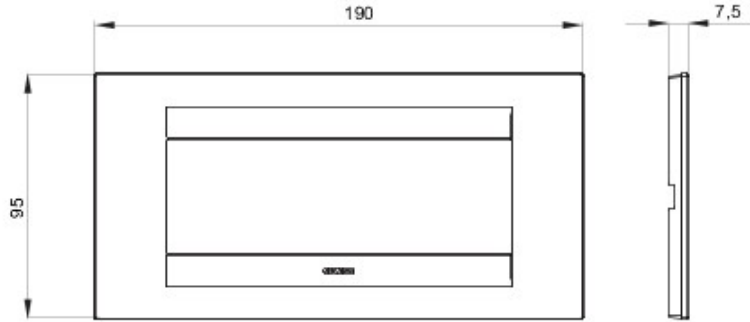

Range of plates for the Chorus wiring devices, made in a wide choice of shapes, colours, materials and finishes. It includes six different shapes (ONE, GEO, LUX, ART, ICE and ICE Touch) for rectangular boxes up to 12 modules and three different shapes (ONE International, GEO International and LUX International) suitable for round/square boxes, in single or multiple horizontal/vertical modularity, from 2 up to 2+2+2+2 modules. All the plates in the Chorus wiring devices use the same frame supports, without the necessity of additional adapters. The range includes also blank plates, IP55 waterproof plates and self-supporting plates for profiles and panels.

Aile	GEO	Tanım	6 m
Renk	Beyaz	Malzeme	Teknopolimer
Bitiş	Parlak	Kaide kodları için	GW16806
Akkor Tel Deneyi	650 °C	Bilyeli termo sıcaklık	70 °C
Standart	EN 60669-1	For BS support codes	GW16837, GW16838, GW16839
Elektrokod	0110		

### DIMENSIONAL