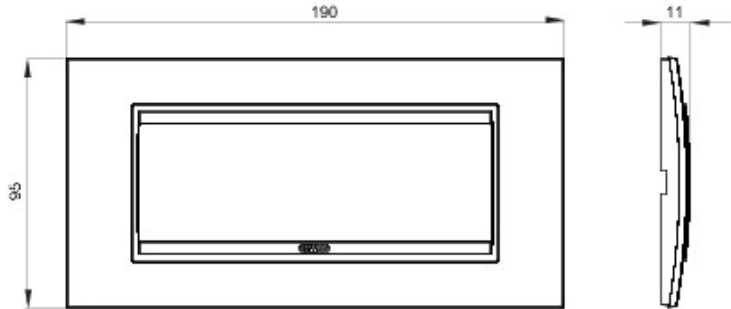

DIMENSIONAL

TECHNICAL SYMBOLOGY

STANDARDS/APPROVALS