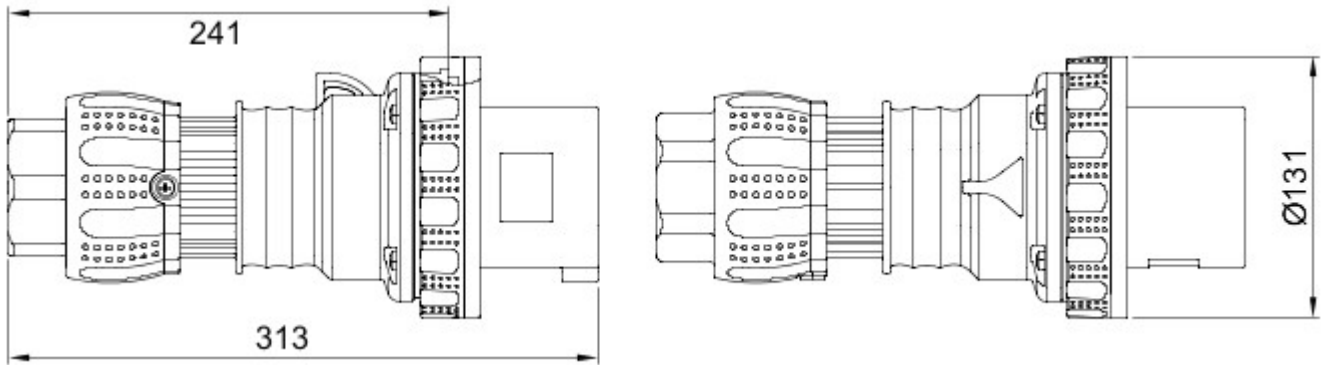

IEC 309 HP: range of plugs and socket-outlets complying with the safety requisites defined by the international Standards IEC 60309-1 and IEC 60309-2 and assimilated at European level as EN 60309-1 and EN 60309-2. This range expands GEWISS's assortment from 16A to 125A straight plugs, straight connectors and 10° flush-mounting socket-outlets with IP44/IP54 and IP66/IP67/IP68/IP69 degrees of protection to ensure full protection for all applications. The technopolymers and thickness used for the parts made of insulating material guarantee an elevated degree of mechanical and chemical agent resistance. All the sleeves and pins of the IEC 309 HP socket-outlets and plugs are surface-treated with nickel-plating to ensure full protection against corrosion, oxidation and abrasion. All the external metallic elements of the IEC 309 HP plugs and socket-outlets are made of stainless steel (the threaded metallic inserts for the body-grip coupling of the 63-125A versions are made of brass).

Renk	Kırmızı	Nominal akım (A)	125
IP derecesi	IP66/IP67/IP68/IP69	Kutup adedi	3P+N+T
Direnç dayanıklı	IK09	Referans h	6
Tip	Düz fiş	Nominal voltaj	346 - 415 V
Frekans	50/60 Hz	Terminal sıkıştırma kapasitesi	16-50mm ² esnek kablolar - 25-70mm ² sert kablolar
Kablo kelepçesi sıkıştırma kapasitesi	29.9-49 mm	Çalıştırma sıcaklığı	-25 +55 °C
Kablolama tipi	terminal	Malzeme tipi	EN 60754-2 uyarınca halojen Free dir
Elektrokod	2231	Akkor Tel Deneyi	850 °C (aktif parçalar) - 650 °C (pasif parçalar)
Toplam çalıştırma sayısı	> 500	1.1 Un'de Kesme kapasitesi	156 A
Yalıtım direnci	> 10 MΩ	Bilyeli termo sıcaklık	125 °C (aktif parçalar) - 80 °C (pasif parçalar)

DIMENSIONAL

TECHNICAL SYMBOLOGY

IP

IP66/IP67/IP68/IP69

IK

IK09

GWT

850 °C (aktif parçalar) - 650 °C (pasif parçalar)