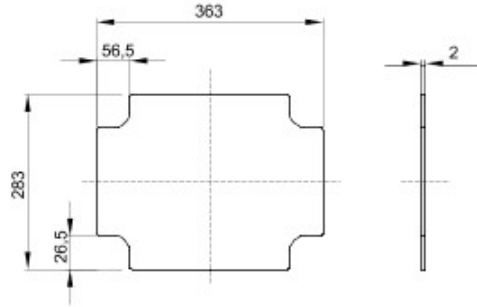

Range 44 CE - Surface-mounting watertight junction boxes in compliance with EN 60670-1 (CEI 23-48) and IEC 60670-22 (CEI 23-94) and made in high-performance technopolymers. The range includes versions with protection degree IP44, IP55, IP56 with smooth walls or with quick entry cable glands and different type of covers: blind / transparent, deep/plain, press-on/screw (in plastic, also 1/4 turn, or in metal). Available in different self-extinguishing materials (up to GWT 960 °C). Suitable for ordinary junctions, for special uses, and for industrial uses.

Malzeme	Galvanizli metal	Kutu boyutları için	380x300
merkezi mesafe BxH (mm) olan kutular için	380x300	Elektrokod	0303

DIMENSIONAL

GEWISS S.p.A. Via A. Volta, 1
24069 Cenate Sotto - Bergamo - Italy
tel. +39 035 94 61 11 fax +39 035 94 69 09