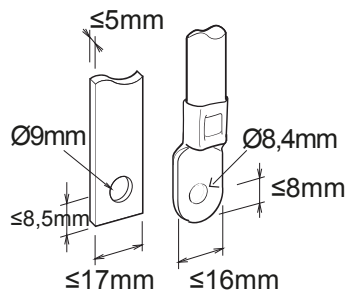

Description Interruttore automatico scatolato
 Code MSX 125
 No. of poles 3P+N
 Rated current 125 A
 Release Electromechanic

ELECTRICAL CHARACTERISTICS

MECHANICAL CHARACTERISTICS

| | | | |
|---------------------------------------------------|---------------------|--------------------------------------|----------------------------|
| Standard | IEC/EN 60947-2 | Execution | Fixed - Plug-in |
| Use category | A | DIN rail mounting | Yes, by means of accessory |
| Rated frequency (Hz) | 50 / 60 | Can be equipped with motor operator | Yes |
| Rated operating voltage (Ue) | 690 V ac - 250 V dc | Compatible interlock | Lever - Cable |
| Rated impulse withstand voltage (Uimp) | 8 kV | Terminals supplied | Front FC |
| Overvoltage category | IV | Assembly position | Any |
| Insulation voltage (Ui) | 800 V | Upline/downline power supply | Yes |
| Thermal regulation | 0,63 - 0,8 - 1 x In | Electrical life (415Vac) | 30.000 cycles |
| Magnetic regulation | 6 - 8 - 10 x In | Mechanical life | 30.000 cycles |
| Neutral protection | Not protected | Operating temperature | -5°C +65°C |
| Total power loss | 39.36 W | Stocking temperature | -20° +65° |
| Rated short-circuit current making capacity (Icm) | - | Weight (kg) | 1.4 |
| Rated short-time withstand current for 0,3s (Icw) | - | Width | 120 mm |
| I _{dn} regulation | - | Height | 155 mm |
| DT regulation | - | Depth | 68 mm |
| SERVICE BREAKING CAPACITY (ICU) | | RATED BREAKING CAPACITY (ICS) | |
| 220/240Vac | 50 kA | 220/240Vac | 50 kA |
| 400/415Vac | 36 kA | 400/415Vac | 36 / 30 kA |
| 440Vac | 25 kA | 440Vac | 25 kA |
| 525Vac | 22 kA | 525Vac | 22 kA |
| 690Vac | 6 kA | 690Vac | 6 kA |
| 250Vdc | 25 kA | 250Vdc | 19 kA |

DIMENSIONAL

Product Data Sheet

GWD9136

MSX

STANDARDS/APPROVALS

GEWISS S.p.A. Via A. Volta, 1
24069 Cenate Sotto - Bergamo - Italy
tel. +39 035 94 61 11 fax +39 035 94 69 09
Company subject to the management and
coordination of Polifin S.p.A.