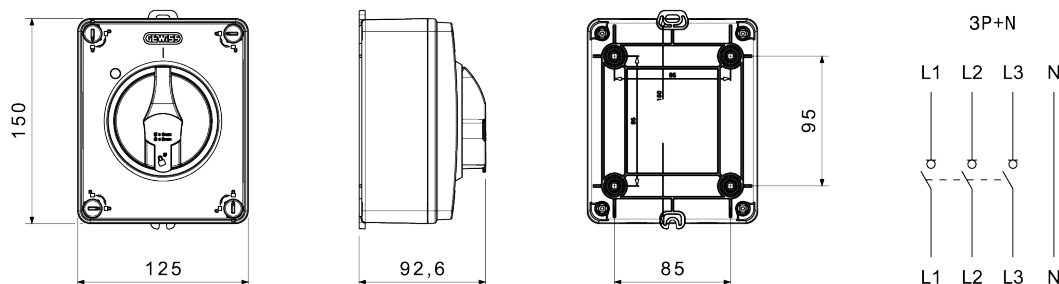

DIMENSIONS

SYMBOLE TECHNIQUE

IP

IK

IP66/IP67/IP69

IK08

NORMES ET HOMOLOGATIONS

GEWISS FRANCE SAS
ILIADÉ, 3 rue Christophe Colomb, 91300 Massy,
France
Tél : +33 (0) 1 64 86 80 80
Société soumise à la gestion et à la coordination de
Polifin S.p.A.

www.gewiss.com/fr/fr
gewiss-fr@gewiss.com
Dernière mise à jour 31/05/2026

Les caractéristiques, dimensions, dessins et images sont communiqués à titre purement informatif et peuvent faire l'objet de modification sans aucun préavis