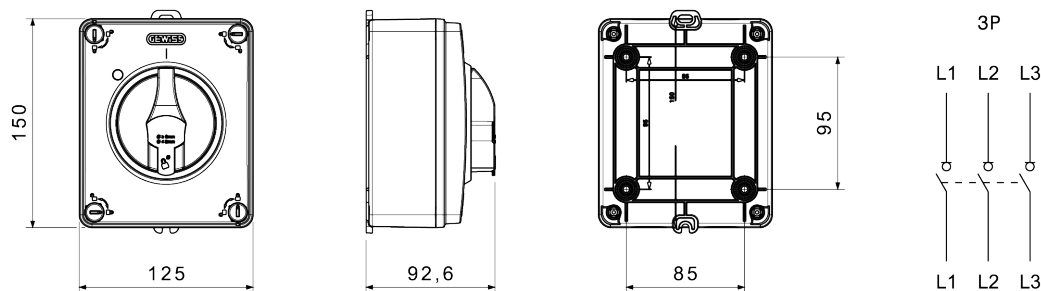

DIMENSIONS

SYMBOLE TECHNIQUE

IP

IK

IP66/IP67/IP69

IK08

NORMES ET HOMOLOGATIONS

GEWISS FRANCE SAS
ILIADÉ, 3 rue Christophe Colomb, 91300 Massy,
France
Tél : +33 (0) 1 64 86 80 80
Société soumise à la gestion et à la coordination de
Polifin S.p.A.

www.gewiss.com/fr/fr
gewiss-fr@gewiss.com
Dernière mise à jour 31/05/2026

Les caractéristiques, dimensions, dessins et images sont communiqués à titre purement informatif et peuvent faire l'objet de modification sans aucun préavis