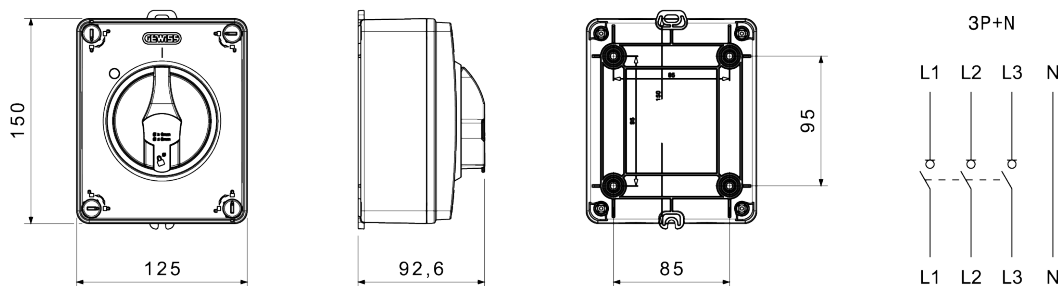

DIMENSIONS

SYMBOLE TECHNIQUE

IP

IK

IP66/IP67/IP69

IK08

NORMES ET HOMOLOGATIONS