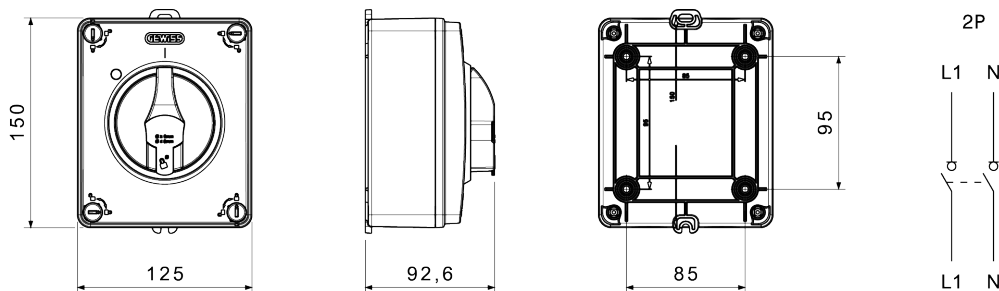

DIMENSIONAL

SIMBOLOGÍA TÉCNICA

IP

IK

IP66/IP67/IP69

IK08

MARCAS/APROBACIONES

GEWISS S.p.A. Via A. Volta, 1
24069 Cenate Sotto - Bergamo - Italy
tel. +39 035 94 61 11 fax +39 035 94 69 09
Empresa sujeta a la dirección y coordinación de
Polifin S.p.A.

www.gewiss.com
sat@gewiss.com
Última actualización 09/06/2026

Datos, medidas, dibujos y fotos son mostrados
solamente a título informativo,
siendo posible su modificación sin previo aviso