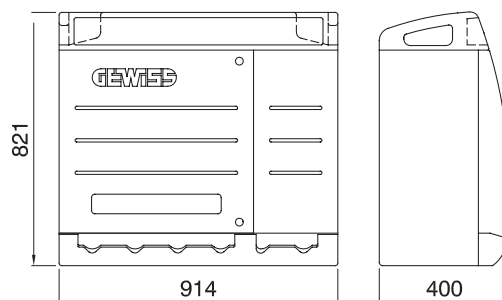

The distribution board for construction sites type Q-BOX are designed to withstand the effects of wear, impact and the stress caused by atmosph. They come in pre-wired versions fitted with interlocked socket-outlets (with or without a fuse-holder) up to 63A, or socket-outlets type IEC 309.. The wired versions are also equipped with accessories like the emergency push-button, lockable doors, stainless steel tear-proof cable-fastening hooks, and built-in transportation handles on the upper part of the board. To ensure the best possible positioning on the construction site, 68 Q-BOX ACS boards can be surface-mounted, floor-mounted or fitted on poles.

Type	Q-BOX 6 ACS	board type	Wired
Colour	Light blue	Outer dim. LxHxD (mm)	914x821x400
Weight (kg)	31	Accordance with Standards	EN 61439-4 (ACS)
Characteristics	UV resistance (EN 62208)	IP degree	IP55
Mechanical resistance	IK10	Glow wire test	650 °C
Thermo-pressure with ball	70 °C	Insulation class	II
Power supply	Terminal block	No. of poles	3P+N+E
Power suppliable (kW)	17	Mains switch	RCBO 32 A 4P 6 kA 0,03 A - AC type
Circuits protection	MCB	No. socket outlets	6
Socket-outlet 2P+E 16A - IB	3	Socket-outlet 3P+E 16A - IB	3
Emergency push-button	Yes		

#### DIMENSIONAL