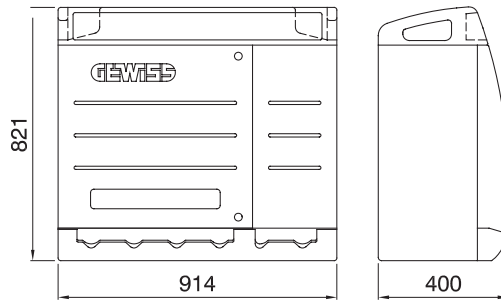

The distribution board for construction sites type Q-BOX are designed to withstand the effects of wear, impact and the stress caused by atmosph. They come in pre-wired versions fitted with interlocked socket-outlets (with or without a fuse-holder) up to 63A, or socket-outlets type IEC 309.. The wired versions are also equipped with accessories like the emergency push-button, lockable doors, stainless steel tear-proof cable-fastening hooks, and built-in transportation handles on the upper part of the board. To ensure the best possible positioning on the construction site, 68 Q-BOX ACS boards can be surface-mounted, floor-mounted or fitted on poles.

Type	Q-BOX 6 ACS	board type	Wired
Colour	Light blue	Outer dim. LxHxD (mm)	914x821x400
Weight (kg)	31	Accordance with Standards	EN 61439-4 (ACS)
Characteristics	UV resistance (EN 62208)	IP degree	IP55
Mechanical resistance	IK10	Glow wire test	650 °C
Thermo-pressure with ball	70 °C	Insulation class	II
Power supply	Terminal block	No. of poles	3P+N+E
Power suppliable (kW)	17	Mains switch	RCBO 32 A 4P 6 kA 0,03 A - AC type
Circuits protection	Fuse	No. socket outlets	6
Socket-outlet 2P+E 16A - IB	4	Socket-outlet 3P+E 16A - IB	2
Emergency push-button	Yes		

#### DIMENSIONAL