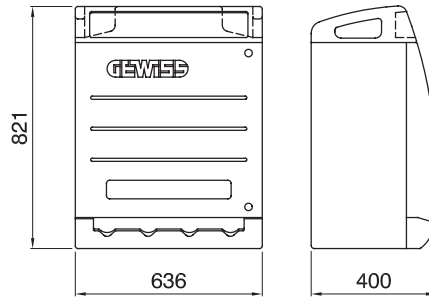

The distribution board for construction sites type Q-BOX are designed to withstand the effects of wear, impact and the stress caused by atmosph. They come in pre-wired versions fitted with interlocked socket-outlets (with or without a fuse-holder) up to 63A, or socket-outlets type IEC 309.. The wired versions are also equipped with accessories like the emergency push-button, lockable doors, stainless steel tear-proof cable-fastening hooks, and built-in transportation handles on the upper part of the board. To ensure the best possible positioning on the construction site, 68 Q-BOX ACS boards can be surface-mounted, floor-mounted or fitted on poles.

Type	Q-BOX 4 ACS	board type	Wired
Colour	Light blue	Outer dim. LxHxD (mm)	636x821x400
Weight (kg)	21	Accordance with Standards	EN 61439-4 (ACS)
Characteristics	UV resistance (EN 62208)	IP degree	IP55
Mechanical resistance	IK10	Glow wire test	650 °C
Thermo-pressure with ball	70 °C	Insulation class	II
Power supply	Fixed plug	No. of poles	3P+N+E
Power suppliable (kW)	17	Mains switch	RCBO 32 A 4P 6 kA 0,03 A - AC type
Circuits protection	Fuse	No. socket outlets	4
Socket-outlet 2P+E 16A - IB	2	Socket-outlet 3P+E 16A - IB	2
Emergency push-button	Yes		

DIMENSIONAL

TECHNICAL SYMBOLOGY

EN 61439-4 (ACS)

UV resistance (EN 62208)

IP

IP55

IK

IK10