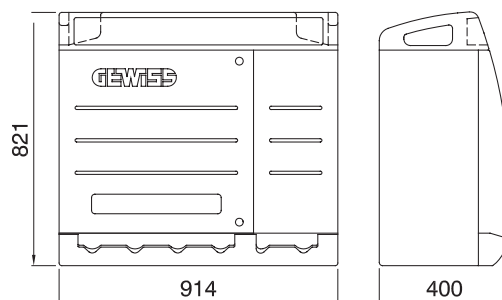

The distribution board for construction sites type Q-BOX are designed to withstand the effects of wear, impact and the stress caused by atmosph. They come in pre-wired versions fitted with interlocked socket-outlets (with or without a fuse-holder) up to 63A, or socket-outlets type IEC 309.. The wired versions are also equipped with accessories like the emergency push-button, lockable doors, stainless steel tear-proof cable-fastening hooks, and built-in transportation handles on the upper part of the board. To ensure the best possible positioning on the construction site, 68 Q-BOX ACS boards can be surface-mounted, floor-mounted or fitted on poles.

Type	Q-BOX 6 ACS	board type	Wired
Colour	Light blue	Outer dim. LxHxD (mm)	914x821x400
Weight (kg)	30	Accordance with Standards	EN 61439-4 (ACS)
Characteristics	UV resistance (EN 62208)	IP degree	IP55
Mechanical resistance	IK10	Glow wire test	650 °C
Thermo-pressure with ball	70 °C	Insulation class	II
Power supply	Fixed plug	No. of poles	3P+N+E
Power suppliable (kW)	33	Mains switch	MCB 63 A 4P 6 kA
MCB'S MT main RCCB	RCCB 63 A 4P 0,03 A - AC type	Circuits protection	Fuse
No. socket outlets	6	Socket-outlet 2P+E 16A - IB	2
Socket-outlet 3P+E 16A - IB	3	Socket-out 3P+E 32A - IB	1
Emergency push-button	Yes		

DIMENSIONAL

TECHNICAL SYMBOLOGY

EN 61439-4 (ACS)

UV resistance (EN 62208)

IP

IP55

IK

IK10