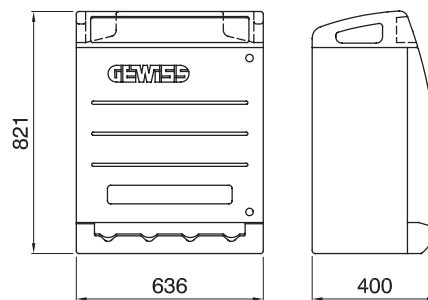

The distribution board for construction sites type Q-BOX are designed to withstand the effects of wear, impact and the stress caused by atmosph. They come in pre-wired versions fitted with interlocked socket-outlets (with or without a fuse-holder) up to 63A, or socket-outlets type IEC 309.. The wired versions are also equipped with accessories like the emergency push-button, lockable doors, stainless steel tear-proof cable-fastening hooks, and built-in transportation handles on the upper part of the board. To ensure the best possible positioning on the construction site, 68 Q-BOX ACS boards can be surface-mounted, floor-mounted or fitted on poles.

Type	Q-BOX 4 ACS	board type	Wired
Colour	Light blue	Outer dim. LxHxD (mm)	636x821x400
Weight (kg)	24	Accordance with Standards	EN 61439-4 (ACS)
Characteristics	UV resistance (EN 62208)	IP degree	IP55
Mechanical resistance	IK10	Glow wire test	650 °C
Thermo-pressure with ball	70 °C	Insulation class	II
Power supply	Terminal block	No. of poles	3P+N+E
Power suppliable (kW)		Mains switch	MCB 63 A 4P 6 kA
MCB'S MT main RCCB	RCCB 63 A 4P 0,03 A - AC type	Circuits protection	MCB
No. socket outlets	12	Socket-outlet 2P+E 16A - IEC 309	6
Socket-outlet 3P+E 16A - IEC 309	6	Emergency push-button	Yes

DIMENSIONAL

TECHNICAL SYMBOLOGY

EN 61439-4 (ACS)

UV resistance (EN 62208)

IP

IP55

IK

IK10