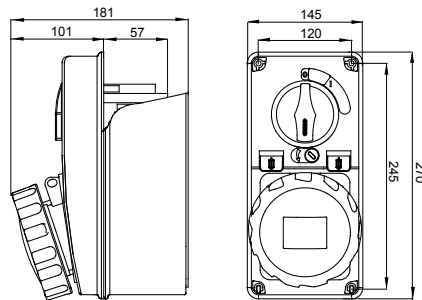

Industrial-type socket-outlets conforming to IEC 309 Standard, with mechanical interlock consisting of a circuit breaker enabling the plug to be connected and disconnected only in the open position, and the switch to close only with the plug inserted. Wide range including models with rotary switch and fuseholder base, AUTOMATIKA with 6kA C characteristic miniature circuit breaker, and version with safety transformer. High application versatility thanks to the possibility of assembly in back-mounting and flush-mounting boxes, and boards of the 68 Q-DIN and Q-MC ranges.

Type of fuse	Ø 22x58 mm	Type	Vertical
Fuse breaking capacity	> 50 kA	Thermo-pressure with ball	125 °C (IB socket) - 80 °C (bottom)
Rated insulation voltage (Ui)	500 V	IP degree	IP67
No. of poles	2P+E	Mechanical resistance	IK08
Frequency	50/60 Hz	Operating temperature	-25 +40 °C
Protection	Fuse-holder base (CBF)	With back-mounting box	Yes
Electrocod	2222	Glow wire test	850 °C (IB socket) - 650 °C (bottom)
Colour	Blue	Breaking capacity (Icc)	10 kA
Weight	Max. 2.5 Kg	IB socket outlet rated current (In)	54 A
Rated impulse withstand voltage (Uimp)	4 kV	Rated current (A)	63
Reference h	6	Rated voltage	200 - 250 V

#### DIMENSIONAL

#### TECHNICAL SYMBOLOGY

**IP**

IP67

**IK**

IK08

-25 +40 °C

125 °C (IB socket) -  
80 °C (bottom)

850 °C (IB socket) -  
650 °C (bottom)