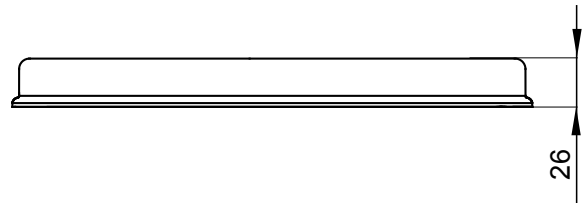

Glow Wire Test	650 °C	IP degree	IP65
Mechanical resistance	IK08	Electrocod	2222
Suitable for	IP67 16/32 A vertical socket-outlets		

### DIMENSIONAL

### TECHNICAL SYMBOLOGY

**GWT**      **IP**      **IK**

650 °C

IP65

IK08