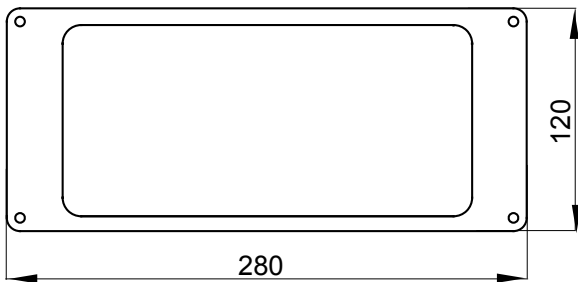

Glow Wire Test	650 °C	IP degree	IP65
Mechanical resistance	IK08	Electrocod	2222
Suitable for	IP67 16/32 A vertical socket-outlets		

### DIMENSIONAL

### TECHNICAL SYMBOLOGY

**GWT**      **IP**      **IK**

650 °C

IP65

IK08