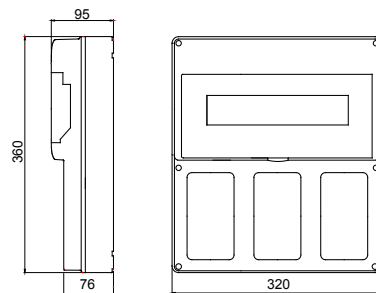

A complete system of IP65 boards for distributing energy in tertiary, commercial sector and building applications, available both empty and pre-wired, in accordance with the international standard EN 61439-3 and EN 61439-4. The distribution boards allow to house flush-mounting and interlocked socket-outlets up to 63A and versions are available with 5, 10, 14 or 20 DIN modules and additional modules 14 and 20 DIN modules in order to increase modular space inside the boards. The switches can always be inspected thanks to the wide transparent door with ergonomic handle and "hinged" screws of the front of board facilitate the wiring and maintenance. Q-DIN are ideally for fixed applications: surface-mounting or pole-mounting, and transportable application: by handle and carrier. To ensure the best possible performance even in outdoor environments, prolonged exposure to the sun and bad weather, the boards are also UV resistant certified in compliance with EN62208.

Colour	Grey RAL 7035	IP degree	IP55
No. of modules EN 50022	12	Installation type	Surface-mounting
Dispersible power (W)	24	Accordance with Standards	EN 62208
Glow Wire Test	650 °C	Mechanical resistance	IK08
Operating temperature	-25 +40 °C	Thermo-pressure with ball	70 °C
Insulation class	II	Accessories supplied	70 °C
Version	Empty		

DIMENSIONAL

TECHNICAL SYMBOLOGY

IP

IP55

GWT

650 °C

IK

IK08