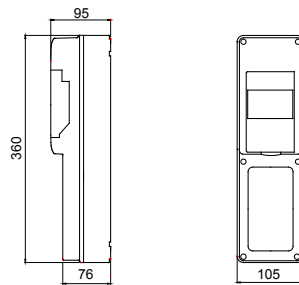

A complete system of IP65 boards for distributing energy in tertiary, commercial sector and building applications, available both empty and pre-wired, in accordance with the international standard EN 61439-3 and EN 61439-4. The distribution boards allow to house flush-mounting and interlocked socket-outlets up to 63A and versions are available with 5, 10, 14 or 20 DIN modules and additional modules 14 and 20 DIN modules in order to increase modular space inside the boards. The switches can always be inspected thanks to the wide transparent door with ergonomic handle and "hinged" screws of the front of board facilitate the wiring and maintenance. Q-DIN are ideally for fixed applications: surface-mounting or pole-mounting, and transportable application: by handle and carrier. To ensure the best possible performance even in outdoor environments, prolonged exposure to the sun and bad weather, the boards are also UV resistant certified in compliance with EN62208.

Colour	Grey RAL 7035	IP degree	IP55
No. of modules EN 50022	4	Installation type	Surface-mounting
Dispersible power (W)	10	Accordance with Standards	EN 62208
Glow Wire Test	650 °C	Mechanical resistance	IK08
Operating temperature	-25 +40 °C	Thermo-pressure with ball	70 °C
Insulation class	II	Accessories supplied	70 °C
Version	Empty		

DIMENSIONAL

TECHNICAL SYMBOLOGY

IP

IP55

GWT

650 °C

IK

IK08