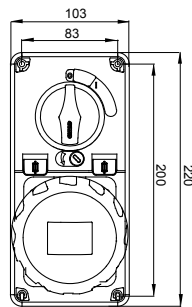

Industrial-type socket-outlets conforming to IEC 309 Standard, with mechanical interlock consisting of a circuit breaker enabling the plug to be connected and disconnected only in the open position, and the switch to close only with the plug inserted. Wide range including models with rotary switch and fuseholder base, AUTOMATIKA with 6kA C characteristic miniature circuit breaker, and version with safety transformer. High application versatility thanks to the possibility of assembly in back-mounting and flush-mounting boxes, and boards of the 68 Q-DIN and Q-MC ranges.

Type of fuse	Ø 10.3x38 mm	Type	Vertical
Fuse breaking capacity	> 50 kA	Thermo-pressure with ball	125 °C
Rated insulation voltage (Ui)	500 V	IP degree	IP67
No. of poles	2P+E	Mechanical resistance	IK08
Frequency	50/60 Hz	Operating temperature	-25 +40 °C
Protection	Fuse-holder base (CBF)	With back-mounting box	No
Electrocod	2222	Glow wire test	850 °C
Colour	Blue	Breaking capacity (Icc)	10 kA
Weight	Max. 0.9 Kg	IB socket outlet rated current (In)	30 A
Rated impulse withstand voltage (Uimp)	4 kV	Rated current (A)	32
Reference h	6	Rated voltage	200 - 250 V

#### DIMENSIONAL