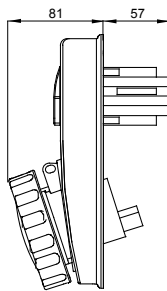

Industrial-type socket-outlets conforming to IEC 309 Standard, with mechanical interlock consisting of a circuit breaker enabling the plug to be connected and disconnected only in the open position, and the switch to close only with the plug inserted. Wide range including models with rotary switch and fuseholder base, AUTOMATIKA with 6kA C characteristic miniature circuit breaker, and version with safety transformer. High application versatility thanks to the possibility of assembly in back-mounting and flush-mounting boxes, and boards of the 68 Q-DIN and Q-MC ranges.

Type of fuse	Ø 10.3x38 mm	Type	Vertical
Fuse breaking capacity	> 50 kA	Thermo-pressure with ball	125 °C
Rated insulation voltage (Ui)	500 V	IP degree	IP67
No. of poles	2P+E	Mechanical resistance	IK08
Frequency	50/60 Hz	Operating temperature	-25 +40 °C
Protection	Fuse-holder base (CBF)	With back-mounting box	No
Electrocod	2222	Glow wire test	850 °C
Colour	Blue	Breaking capacity (Icc)	10 kA
Weight	Max. 0.9 Kg	IB socket outlet rated current (In)	30 A
Rated impulse withstand voltage (Uimp)	4 kV	Rated current (A)	32
Reference h	6	Rated voltage	200 - 250 V

#### DIMENSIONAL