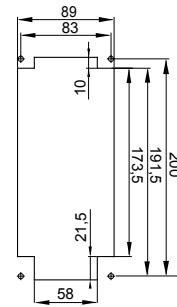

Industrial-type socket-outlets conforming to IEC 309 Standard, with mechanical interlock consisting of a circuit breaker enabling the plug to be connected and disconnected only in the open position, and the switch to close only with the plug inserted. Wide range including models with rotary switch and fuseholder base, AUTOMATIKA with 6kA C characteristic miniature circuit breaker, and version with safety transformer. High application versatility thanks to the possibility of assembly in back-mounting and flush-mounting boxes, and boards of the 68 Q-DIN and Q-MC ranges.

Type of fuse	Ø 10.3x38 mm	Type	Vertical
Fuse breaking capacity	> 50 kA	Thermo-pressure with ball	125 °C
Rated insulation voltage (Ui)	500 V	IP degree	IP67
No. of poles	2P+E	Mechanical resistance	IK08
Frequency	50/60 Hz	Operating temperature	-25 +40 °C
Protection	Fuse-holder base (CBF)	With back-mounting box	No
Electrocod	2222	Glow wire test	850 °C
Colour	Blue	Breaking capacity (Icc)	10 kA
Weight	Max. 0.9 Kg	IB socket outlet rated current (In)	30 A
Rated impulse withstand voltage (Uimp)	4 kV	Rated current (A)	32
Reference h	6	Rated voltage	200 - 250 V

#### DIMENSIONAL

#### TECHNICAL SYMBOLOGY

**IP**

IP67

**IK**

IK08

-25 +40 °C

125 °C

850 °C