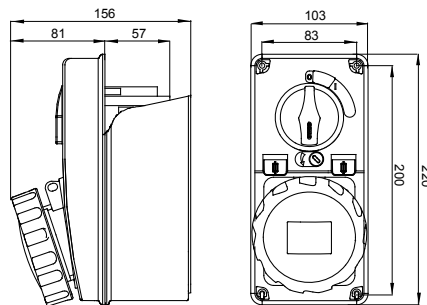

Industrial-type socket-outlets conforming to IEC 309 Standard, with mechanical interlock consisting of a circuit breaker enabling the plug to be connected and disconnected only in the open position, and the switch to close only with the plug inserted. Wide range including models with rotary switch and fuseholder base, AUTOMATIKA with 6kA C characteristic miniature circuit breaker, and version with safety transformer. High application versatility thanks to the possibility of assembly in back-mounting and flush-mounting boxes, and boards of the 68 Q-DIN and Q-MC ranges.

Type of fuse	Ø 10.3x38 mm	Type	Vertical
Fuse breaking capacity	> 50 kA	Thermo-pressure with ball	125 °C (IB socket) - 80 °C (bottom)
Rated insulation voltage (Ui)	500 V	IP degree	IP67
No. of poles	2P+E	Mechanical resistance	IK08
Frequency	50/60 Hz	Operating temperature	-25 +40 °C
Protection	Fuse-holder base (CBF)	With back-mounting box	Yes
Electrocod	2222	Glow wire test	850 °C (IB socket) - 650 °C (bottom)
Colour	Red	Breaking capacity (Icc)	10 kA
Weight	Max. 1.1 Kg	IB socket outlet rated current (In)	30 A
Rated impulse withstand voltage (Uimp)	4 kV	Rated current (A)	32
Reference h	9	Rated voltage	380 - 415 V

#### DIMENSIONAL

#### TECHNICAL SYMBOLOGY

**IP**

IP67

**IK**

IK08

-25 +40 °C

125 °C (IB socket) -  
80 °C (bottom)

850 °C (IB socket) -  
650 °C (bottom)