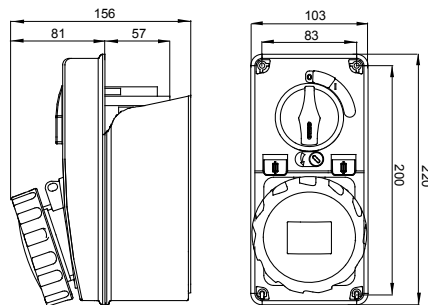

Industrial-type socket-outlets conforming to IEC 309 Standard, with mechanical interlock consisting of a circuit breaker enabling the plug to be connected and disconnected only in the open position, and the switch to close only with the plug inserted. Wide range including models with rotary switch and fuseholder base, AUTOMATIKA with 6kA C characteristic miniature circuit breaker, and version with safety transformer. High application versatility thanks to the possibility of assembly in back-mounting and flush-mounting boxes, and boards of the 68 Q-DIN and Q-MC ranges.

Type of fuse	Ø 10.3x38 mm	Type	Vertical
Fuse breaking capacity	> 50 kA	Thermo-pressure with ball	125 °C (IB socket) - 80 °C (bottom)
Rated insulation voltage (Ui)	500 V	IP degree	IP67
No. of poles	3P+E	Mechanical resistance	IK08
Frequency	50/60 Hz	Operating temperature	-25 +40 °C
Protection	Fuse-holder base (CBF)	With back-mounting box	Yes
Electrocod	2222	Glow wire test	850 °C (IB socket) - 650 °C (bottom)
Colour	Blue	Breaking capacity (Icc)	10 kA
Weight	Max. 1.1 Kg	IB socket outlet rated current (In)	27 A
Rated impulse withstand voltage (Uimp)	4 kV	Rated current (A)	32
Reference h	9	Rated voltage	200 - 250 V

#### DIMENSIONAL

#### TECHNICAL SYMBOLOGY

**IP**

IP67

**IK**

IK08

-25 +40 °C

125 °C (IB socket) -  
80 °C (bottom)

850 °C (IB socket) -  
650 °C (bottom)