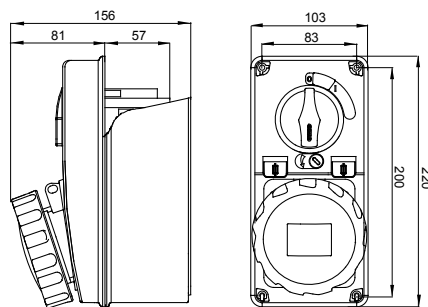

Industrial-type socket-outlets conforming to IEC 309 Standard, with mechanical interlock consisting of a circuit breaker enabling the plug to be connected and disconnected only in the open position, and the switch to close only with the plug inserted. Wide range including models with rotary switch and fuseholder base, AUTOMATIKA with 6kA C characteristic miniature circuit breaker, and version with safety transformer. High application versatility thanks to the possibility of assembly in back-mounting and flush-mounting boxes, and boards of the 68 Q-DIN and Q-MC ranges.

Type of fuse	Ø 10.3x38 mm	Type	Vertical
Fuse breaking capacity	> 50 kA	Thermo-pressure with ball	125 °C (IB socket) - 80 °C (bottom)
Rated insulation voltage (Ui)	500 V	IP degree	IP67
No. of poles	3P+E	Mechanical resistance	IK08
Frequency	50/60 Hz	Operating temperature	-25 +40 °C
Protection	Fuse-holder base (CBF)	With back-mounting box	Yes
Electrocod	2222	Glow wire test	850 °C (IB socket) - 650 °C (bottom)
Colour	Yellow	Breaking capacity (Icc)	10 kA
Weight	Max. 1.1 Kg	IB socket outlet rated current (In)	27 A
Rated impulse withstand voltage (Uimp)	4 kV	Rated current (A)	32
Reference h	4	Rated voltage	100 - 130 V

DIMENSIONAL

TECHNICAL SYMBOLOGY

IP

IP67

IK

IK08

-25 +40 °C

125 °C (IB socket) -
80 °C (bottom)