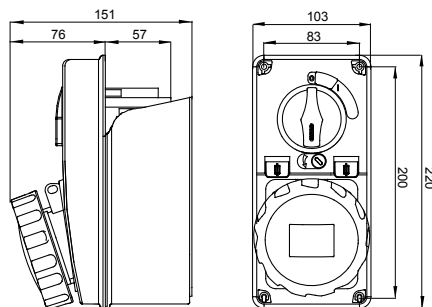

Industrial-type socket-outlets conforming to IEC 309 Standard, with mechanical interlock consisting of a circuit breaker enabling the plug to be connected and disconnected only in the open position, and the switch to close only with the plug inserted. Wide range including models with rotary switch and fuseholder base, AUTOMATIKA with 6kA C characteristic miniature circuit breaker, and version with safety transformer. High application versatility thanks to the possibility of assembly in back-mounting and flush-mounting boxes, and boards of the 68 Q-DIN and Q-MC ranges.

Type of fuse	Ø 10.3x38 mm	Type	Vertical
Fuse breaking capacity	> 50 kA	Thermo-pressure with ball	125 °C (IB socket) - 80 °C (bottom)
Rated insulation voltage (Ui)	500 V	IP degree	IP67
No. of poles	3P+E	Mechanical resistance	IK08
Frequency	50/60 Hz	Operating temperature	-25 +40 °C
Protection	Fuse-holder base (CBF)	With back-mounting box	Yes
Electrocod	2222	Glow wire test	850 °C (IB socket) - 650 °C (bottom)
Colour	Blue	Breaking capacity (Icc)	10 kA
Weight	Max. 1.0 Kg	IB socket outlet rated current (In)	15 A
Rated impulse withstand voltage (Uimp)	4 kV	Rated current (A)	16
Reference h	9	Rated voltage	200 - 250 V

#### DIMENSIONAL

#### TECHNICAL SYMBOLOGY

125 °C (IB socket) - 80 °C (bottom)

**IP**  
IP67

**IK**  
IK08

**GWT**

-25 +40 °C      850 °C (IB socket) - 650 °C (bottom)