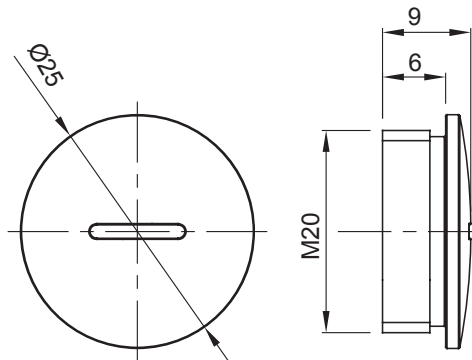

Colour	Grey RAL 7035	IP degree	IP65
Material	Nylon	Pitch	M20
Electrocod	36B		

DIMENSIONAL

TECHNICAL SYMBOLOGY

IP

IP65

STANDARDS/APPROVALS