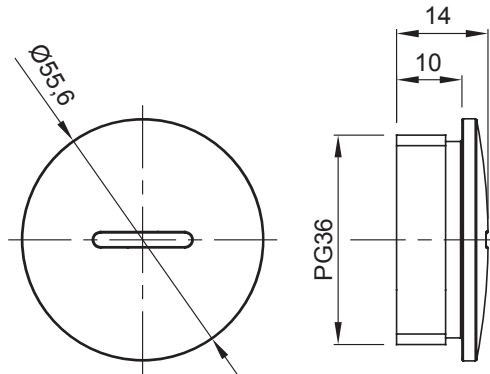

Colour	Grey RAL 7035	IP degree	IP65
Material	Nylon	Pitch	PG36
Electrocod	36B		

### DIMENSIONAL