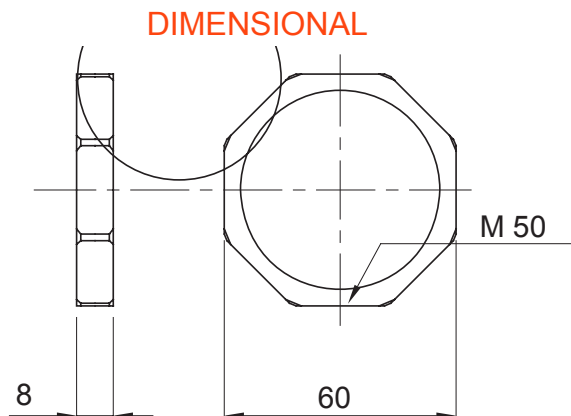

Colour	Grey RAL 7035	Material	Nylon
Pitch	M50	Description	Fixing nut
Type	Hexagon	Electrocod	36B

STANDARDS/APPROVALS