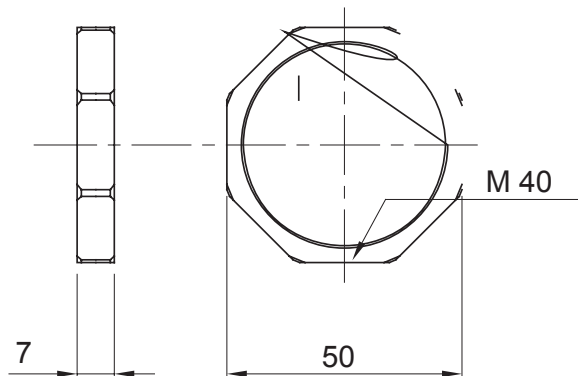

Colour	Grey RAL 7035	Material	Nylon
Pitch	M40	Description	Fixing nut
Type	Hexagon	Electrocod	36B

DIMENSIONAL

STANDARDS/APPROVALS