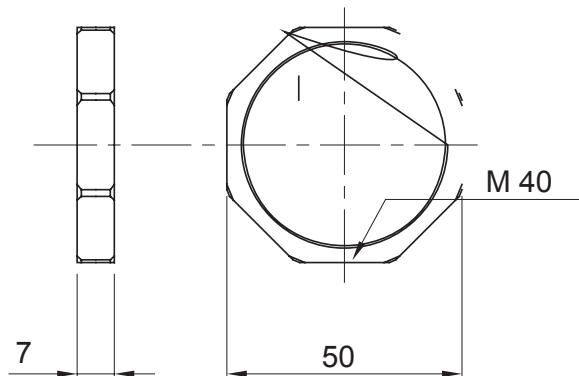

Colour	Grey RAL 7035	Material	Nylon
Pitch	M40	Description	Fixing nut
Type	Hexagon	Electrocod	36B

DIMENSIONAL

STANDARDS/APPROVALS