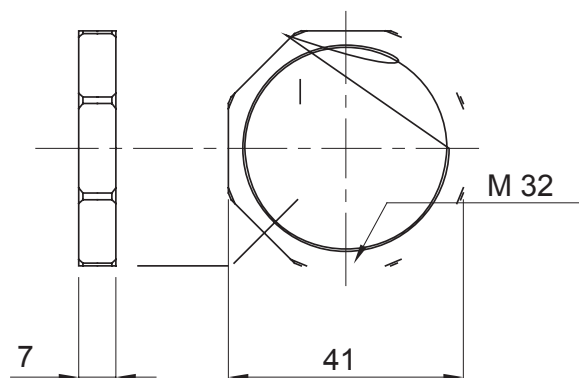

Colour	Grey RAL 7035	Material	Nylon
Pitch	M32	Description	Fixing nut
Type	Hexagon	Electrocod	36B

### DIMENSIONAL