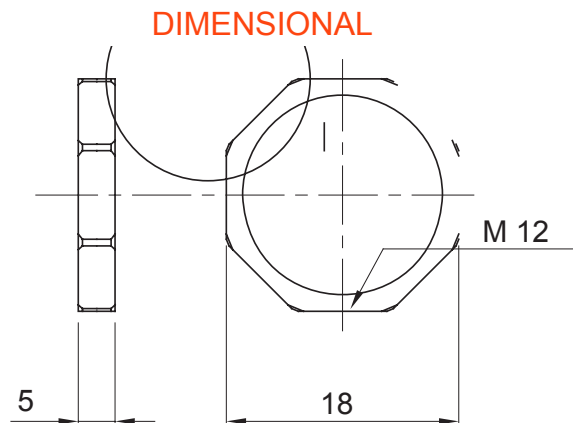

Colour	Grey RAL 7035	Material	Nylon
Pitch	M12	Description	Fixing nut
Type	Hexagon	Electrocod	36B

STANDARDS/APPROVALS