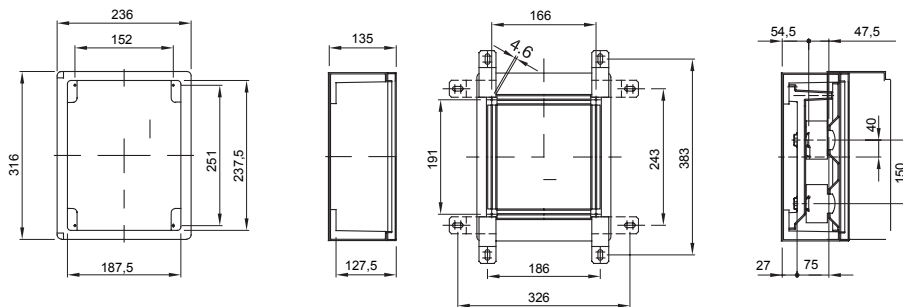

Insulation class	II	Colour	Grey RAL 7035
Outer dim. LxHxD (mm)	236x316x135	IP degree	IP55
Material	Technopolymer GWPLAST 120	Mechanical resistance	IK08
No. locks	1	No. of modules EN 50022	8
Dispersible power A (W)	26	Dispersible power B (W)	31
Glow Wire Test	650 °C	Operating temperature	-25 +60 °C
Insulation voltage (Ui)	750 V	Type of material	Halogen-free in compliance with EN 60754-2
Electrocod	1312	Thermo-pressure with ball	110 °C
Accessories for insulation restoring	GW44621-GW46446-GW46451	Standard	EN 61439-1, EN 61439-2, EN60670-1, IEC 60670-24
Family	44 CEP	Maximum rated insulation voltage (Ui)	750 V
Type of door	Transparent door		

BEHAVIOUR WITH CHEMICAL AND ATMOSPHERIC AGENTS

Saline solution	Acids		Bases		Solvents				Mineral oil	UV rays
	Concentrated	Diluted	Concentrated	Diluted	Hexane	Benzol	Acetone	Ethyl alcohol		
Resistant	Limited resistance	Limited resistance	Limited resistance	Limited resistance	Limited resistance	Not resistant	Not resistant	Limited resistance	Limited resistance	Limited resistance

DIMENSIONAL

TECHNICAL SYMBOLOGY

II

IP

IP55

IK

IK08

GWT

650 °C

-25 +60 °C

HF
HALOGEN FREE

Halogen-free in compliance with EN 60754-2

110 °C

STANDARDS/APPROVALS

GEWISS S.p.A. Via A. Volta, 1
24069 Cenate Sotto - Bergamo - Italy
tel. +39 035 94 61 11 fax +39 035 94 69 09
Company subject to the management and coordination of Polifin S.p.A.

www.gewiss.com
sat@gewiss.com
Last update 26/05/2026

Data, measures, designs and pictures are shown only as informative purposes, and could be changed without previous notice