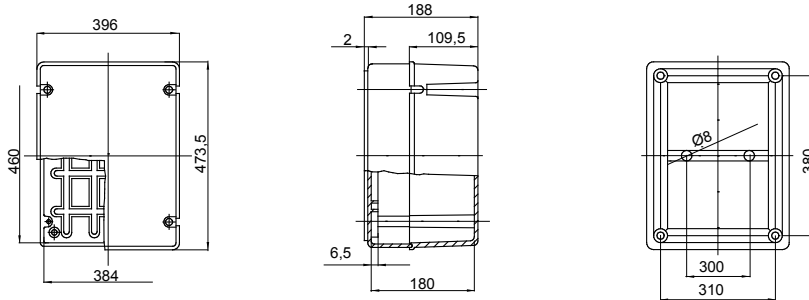

DIMENSIONAL

TECHNICAL SYMBOLOGY

EN 61140

II (according to IEC 61140 standards)

IP

IP56

IK

IK08

-25 +60 °C

650 °C

Halogen-free in compliance with EN 60754-2

110 °C

STANDARDS/APPROVALS

GEWISS S.p.A. Via A. Volta, 1
24069 Cenate Sotto - Bergamo - Italy
tel. +39 035 94 61 11 fax +39 035 94 69 09
Company subject to the management and coordination of Polifin S.p.A.

www.gewiss.com
sat@gewiss.com
Last update 02/05/2026

Data, measures, designs and pictures are shown only as informative purposes, and could be changed without previous notice