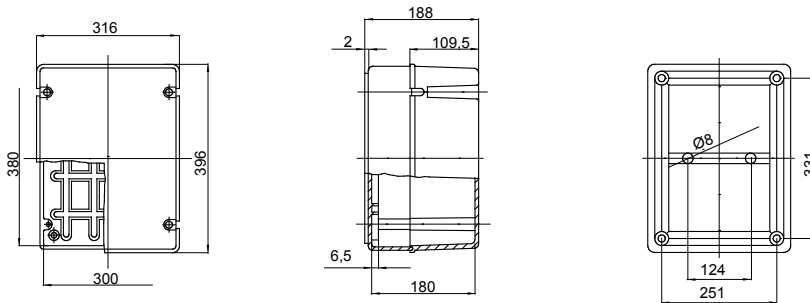

Range 44 CE - Surface-mounting watertight junction boxes in compliance with EN 60670-1 (CEI 23-48) and IEC 60670-22 (CEI 23-94) and made in high-performance technopolymers. The range includes versions with protection degree IP44, IP55, IP56 with smooth walls or with quick entry cable glands and different type of covers: blind / transparent, deep/plain, press-on/screw (in plastic, also 1/4 turn, or in metal). Available in different self-extinguishing materials (up to GWT 960 °C). Suitable for ordinary junctions, for special uses, and for industrial uses.

Insulation class	II (according to IEC 61140 standards)	Colour	Grey RAL 7035
IP degree	IP56	Material	Technopolymer GWPLAST 120
Mechanical resistance	IK08	Internal dim. LxHxD (mm)	380x300x180
Max Ø holes possible	48 mm	Lid screws (no. and type)	4 insul. sealable hinged
Application	Industrial uses	Glow Wire Test	650 °C
Lid colour	Transparent	Lid	Deep screwed
Operating temperature	-25 +60 °C	Type of material	Halogen-free in compliance with EN 60754-2
Electrocod	0231	Thermo-pressure with ball	110 °C
Torque screws tightening	1.8 NM	Walls	Smooth
Accessories for insulation restoring	GW44621, GW44623		

DIMENSIONAL

TECHNICAL SYMBOLOGY

II (according to IEC 61140 standards)

IP

IP56

IK

IK08

650 °C