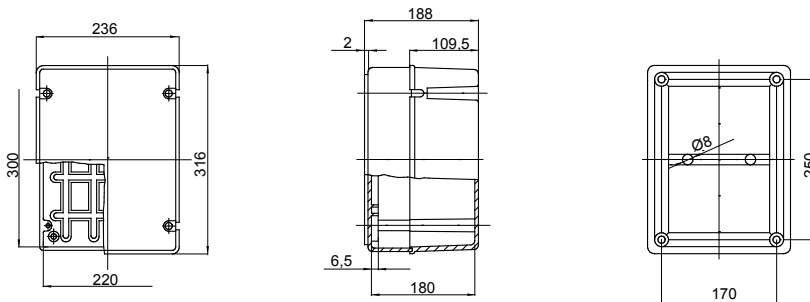

Range 44 CE - Surface-mounting watertight junction boxes in compliance with EN 60670-1 (CEI 23-48) and IEC 60670-22 (CEI 23-94) and made in high-performance technopolymers. The range includes versions with protection degree IP44, IP55, IP56 with smooth walls or with quick entry cable glands and different type of covers: blind / transparent, deep/plain, press-on/screw (in plastic, also 1/4 turn, or in metal). Available in different self-extinguishing materials (up to GWT 960 °C). Suitable for ordinary junctions, for special uses, and for industrial uses.

Insulation class	II (according to IEC 61140 standards)	Colour	Grey RAL 7035
IP degree	IP56	Material	Technopolymer GWPLAST 120
Mechanical resistance	IK08	Internal dim. LxHxD (mm)	300x220x180
Max Ø holes possible	48 mm	Lid screws (no. and type)	4 insul. sealable hinged
Application	Industrial uses	Glow Wire Test	650 °C
Lid colour	Transparent	Lid	Deep screwed
Operating temperature	-25 +60 °C	Type of material	Halogen-free in compliance with EN 60754-2
Electrocod	0231	Thermo-pressure with ball	110 °C
Torque screws tightening	1.8 NM	Walls	Smooth
Accessories for insulation restoring	GW44621, GW44622		

DIMENSIONAL

TECHNICAL SYMBOLOGY

II (according to IEC 61140 standards)

IP

IP56

IK

IK08

650 °C