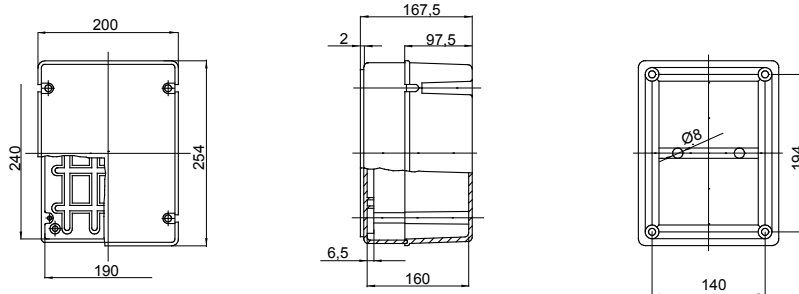

Range 44 CE - Surface-mounting watertight junction boxes in compliance with EN 60670-1 (CEI 23-48) and IEC 60670-22 (CEI 23-94) and made in high-performance technopolymers. The range includes versions with protection degree IP44, IP55, IP56 with smooth walls or with quick entry cable glands and different type of covers: blind / transparent, deep/plain, press-on/screw (in plastic, also 1/4 turn, or in metal). Available in different self-extinguishing materials (up to GWT 960 °C). Suitable for ordinary junctions, for special uses, and for industrial uses.

Insulation class	II (according to IEC 61140 standards)	Colour	Grey RAL 7035
IP degree	IP56	Material	Technopolymer GWPLAST 120
Mechanical resistance	IK08	Internal dim. LxHxD (mm)	240x190x160
Max Ø holes possible	37 mm	Lid screws (no. and type)	4 insul. sealable hinged
Application	Industrial uses	Glow Wire Test	650 °C
Lid colour	Transparent	Lid	Deep screwed
Operating temperature	-25 +60 °C	Type of material	Halogen-free in compliance with EN 60754-2
Electrocod	0231	Thermo-pressure with ball	110 °C
Torque screws tightening	1.8 NM	Walls	Smooth
Accessories for insulation restoring	GW44621, GW44622		

DIMENSIONAL

TECHNICAL SYMBOLOGY

II (according to IEC 61140 standards)

IP

IP56

IK

IK08

650 °C