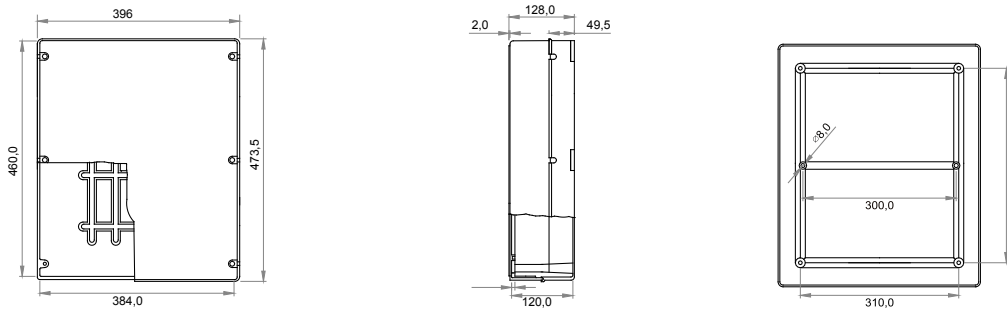

Range 44 CE - Surface-mounting watertight junction boxes in compliance with EN 60670-1 (CEI 23-48) and IEC 60670-22 (CEI 23-94) and made in high-performance technopolymers. The range includes versions with protection degree IP44, IP55, IP56 with smooth walls or with quick entry cable glands and different type of covers: blind / transparent, deep/plain, press-on/screw (in plastic, also 1/4 turn, or in metal). Available in different self-extinguishing materials (up to GWT 960 °C). Suitable for ordinary junctions, for special uses, and for industrial uses.

Insulation class	II (according to IEC 61140 standards)	Colour	Grey RAL 7035
IP degree	IP56	Material	Technopolymer GWPLAST 120
Mechanical resistance	IK08	Internal dim. LxHxD (mm)	460x380x120
Max Ø holes possible	48 mm	Lid screws (no. and type)	6 insul. sealable hinged
Application	Industrial uses	Glow Wire Test	650 °C
Lid colour	Transparent	Lid	Low screwed
Operating temperature	-25 +60 °C	Type of material	Halogen-free in compliance with EN 60754-2
Electrocod	0231	Thermo-pressure with ball	110 °C
Torque screws tightening	1.8 NM	Walls	Smooth
Accessories for insulation restoring	GW44621		

#### DIMENSIONAL