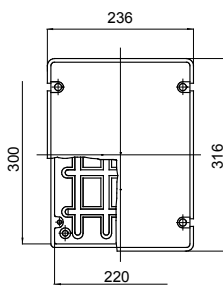

Range 44 CE - Surface-mounting watertight junction boxes in compliance with EN 60670-1 (CEI 23-48) and IEC 60670-22 (CEI 23-94) and made in high-performance technopolymers. The range includes versions with protection degree IP44, IP55, IP56 with smooth walls or with quick entry cable glands and different type of covers: blind / transparent, deep/plain, press-on/screw (in plastic, also 1/4 turn, or in metal). Available in different self-extinguishing materials (up to GWT 960 °C). Suitable for ordinary junctions, for special uses, and for industrial uses.

Insulation class	II (according to IEC 61140 standards)	Colour	Grey RAL 7035
IP degree	IP56	Material	Technopolymer GWPLAST 120
Mechanical resistance	IK08	Internal dim. LxHxD (mm)	300x220x120
Max Ø holes possible	48 mm	Lid screws (no. and type)	4 insul. sealable hinged
Application	Industrial uses	Glow Wire Test	650 °C
Lid colour	Transparent	Lid	Low screwed
Operating temperature	-25 +60 °C	Type of material	Halogen-free in compliance with EN 60754-2
Electrocod	0231	Thermo-pressure with ball	110 °C
Torque screws tightening	1.8 NM	Walls	Smooth
Accessories for insulation restoring	GW44621, GW44622		

DIMENSIONAL

TECHNICAL SYMBOLOGY

II (according to IEC 61140 standards)

IP

IP56

IK

IK08

GWT