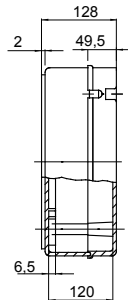

DIMENSIONAL

TECHNICAL SYMBOLOGY

II (according to IEC 61140 standards)

IP

IP56

IK

IK08

GWT

650 °C

-25 +60 °C

HF
HALOGEN FREE

Halogen-free in compliance with EN 60754-2

110 °C