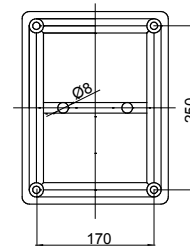

DIMENSIONAL

TECHNICAL SYMBOLOGY

II (according to IEC 61140 standards)

IP

IP56

IK

IK08

GWT

650 °C

-25 +60 °C

HF
HALOGEN FREE

Halogen-free in compliance with EN 60754-2

110 °C