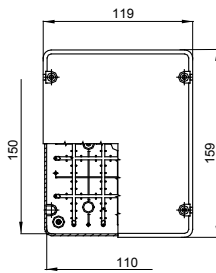

Range 44 CE - Surface-mounting watertight junction boxes in compliance with EN 60670-1 (CEI 23-48) and IEC 60670-22 (CEI 23-94) and made in high-performance technopolymers. The range includes versions with protection degree IP44, IP55, IP56 with smooth walls or with quick entry cable glands and different type of covers: blind / transparent, deep/plain, press-on/screw (in plastic, also 1/4 turn, or in metal). Available in different self-extinguishing materials (up to GWT 960 °C). Suitable for ordinary junctions, for special uses, and for industrial uses.

Insulation class	II (according to IEC 61140 standards)	Colour	Grey RAL 7035
IP degree	IP56	Material	Technopolymer GWPLAST 120
Mechanical resistance	IK08	Internal dim. LxHxD (mm)	150x110x70
Max Ø holes possible	29 mm	Lid screws (no. and type)	4 - Stainless steel
Application	Industrial uses	Glow Wire Test	650 °C
Lid colour	Transparent	Lid	Low screwed
Operating temperature	-25 +60 °C	Type of material	Halogen-free in compliance with EN 60754-2
Electrocod	0231	Thermo-pressure with ball	110 °C
Torque screws tightening	1.2 NM	Walls	Smooth
Accessories for insulation restoring	GW44622		

DIMENSIONAL

TECHNICAL SYMBOLOGY

II (according to IEC 61140 standards)

IP

IP56

IK

IK08

GWT