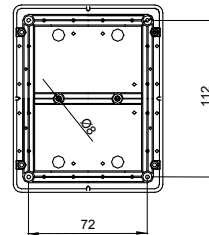

DIMENSIONAL

TECHNICAL SYMBOLOGY

II (according to IEC 61140 standards)

IP

IP56

IK

IK08

GWT

650 °C

-25 +60 °C

Halogen-free in compliance with EN 60754-2

110 °C