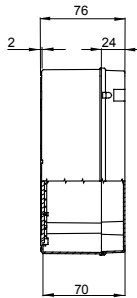

DIMENSIONAL

TECHNICAL SYMBOLOGY

II (according to IEC 61140 standards)

IP

IP56

IK

IK08

GWT

650 °C

-25 +60 °C

Halogen-free in compliance with EN 60754-2

110 °C