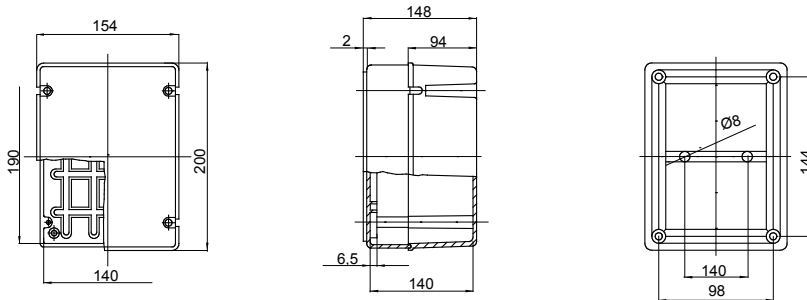

DIMENSIONAL

TECHNICAL SYMBOLOGY

II (according to IEC 61140 standards)

IP

IP56

IK

IK08

GWT

650 °C

-25 +60 °C

HF
HALOGEN FREE

Halogen-free in compliance with EN 60754-2

110 °C

STANDARDS/APPROVALS

GEWISS S.p.A. Via A. Volta, 1
24069 Cenate Sotto - Bergamo - Italy
tel. +39 035 94 61 11 fax +39 035 94 69 09
Company subject to the management and coordination of Polifin S.p.A.

www.gewiss.com
sat@gewiss.com
Last update 02/05/2026

Data, measures, designs and pictures are shown only as informative purposes, and could be changed without previous notice